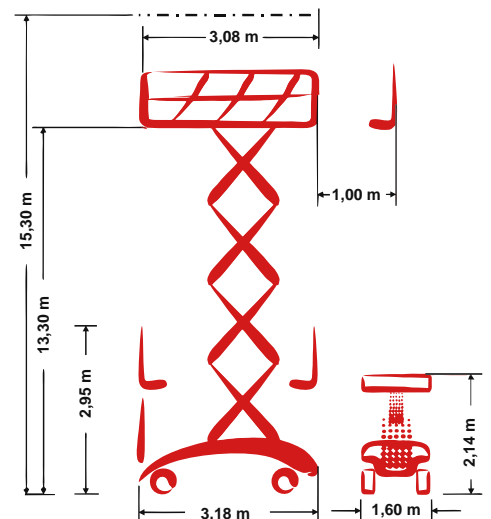

Arbeitsdiagramm

Technische Änderungen / Verbesserungen sind vorbehalten.

Platformers Business

PB Liftechnik GmbH | Gewerbegebiet Gassenäcker | 89429 Oberbechingen

Telefon: +49 (0) 90 77 - 95 00 - 0 | Telefax: +49 (0) 90 77 - 95 00 - 40

E-Mail: info@pblift.de | Website: pblift.de