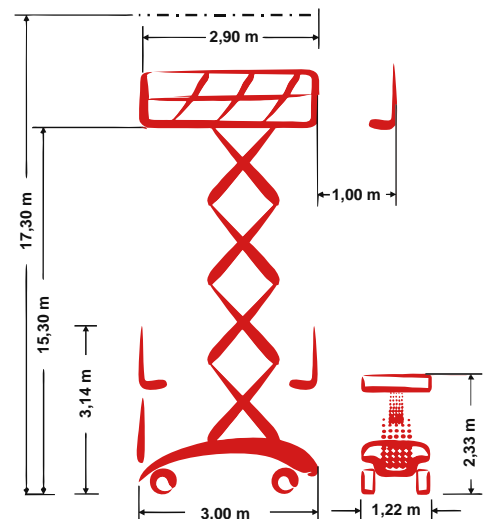

Arbeitsdiagramm

Technische Änderungen / Verbesserungen sind vorbehalten.

Platformers Business

PB Liftechnik GmbH | Gewerbegebiet Gassenäcker | 89429 Oberbechingen

Telefon: +49 (0) 90 77 - 95 00 - 0 | Telefax: +49 (0) 90 77 - 95 00 - 40

E-Mail: info@pblift.de | Website: pblift.de