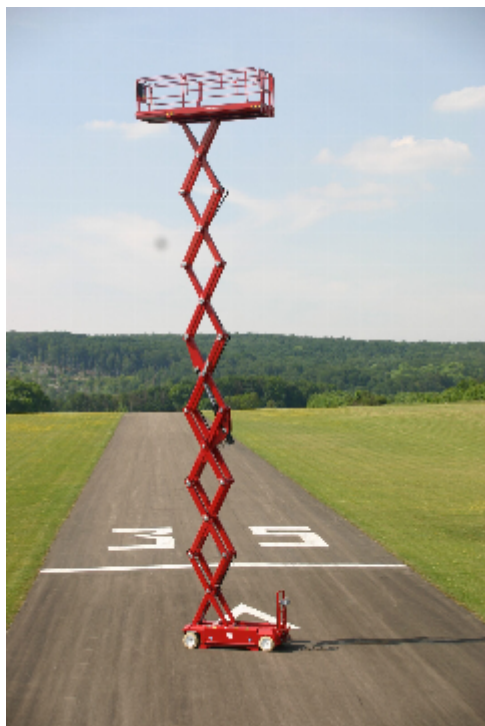

PB S171-12E

Self-propelled Scissor lift

17,30 m Working height

1,22 m Total width

indoor

Technische Daten

 Working height	17,30 m	 Platform extension (scissors)	1,00 m
 Platform height	15,30 m	 Gradeability	25 %
 Lift capacity	500 kg	 Speed - stowed	2,40 km/h
 Lift capacity platform extension	500 kg	 Speed - raised	0,31 km/h
 Total length	3,00 m	 Drive type	Electro-hydraulic drive
 Total width	1,22 m	 Battery capacity	336 Ah
 Total height	3,14 m	 Area of application	indoor
 Turning radius outside	2,83 m	 People indoor	2
 Transport height	2,33 m	 People outdoor	-
 Total weight	5.180 kg	 Drivable at full height	Yes

Produktbeschreibung

- The most compact scissor lift of the 17 m class with outdoor permission and only 1,22 m width
- Emission-free, powerful front wheel drive and a standard differential lock defy even difficult access and driveways with up to 25 % incline
- The driving, lifting and lowering of the platform happens proportional and therefore smooth and precisely

E-Mail: info@pblift.de | Website: pblift.de

PB S171-12E

Self-propelled Scissor lift

17,30 m Working height

1,22 m Total width

indoor

Produktbilder

Technische Änderungen / Verbesserungen sind vorbehalten.